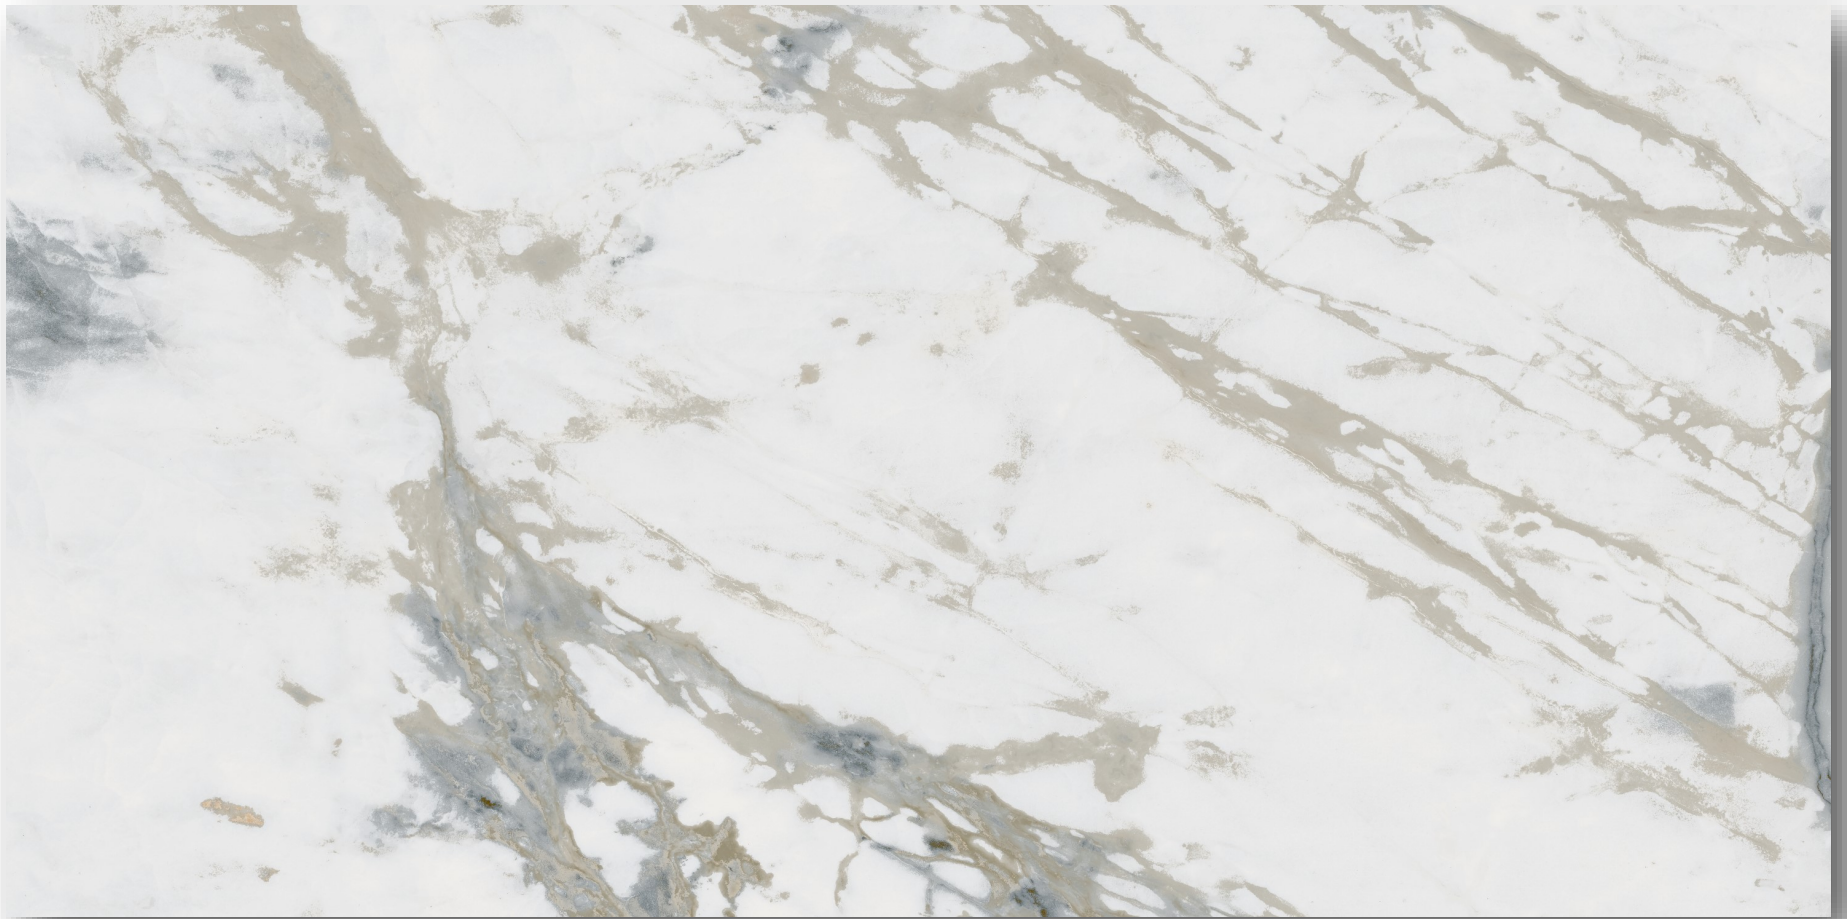

Areti White

Porcelain Tile

Format: 12"x 24"

Finish: Matt

Pressed

Matt

Floor

Wall