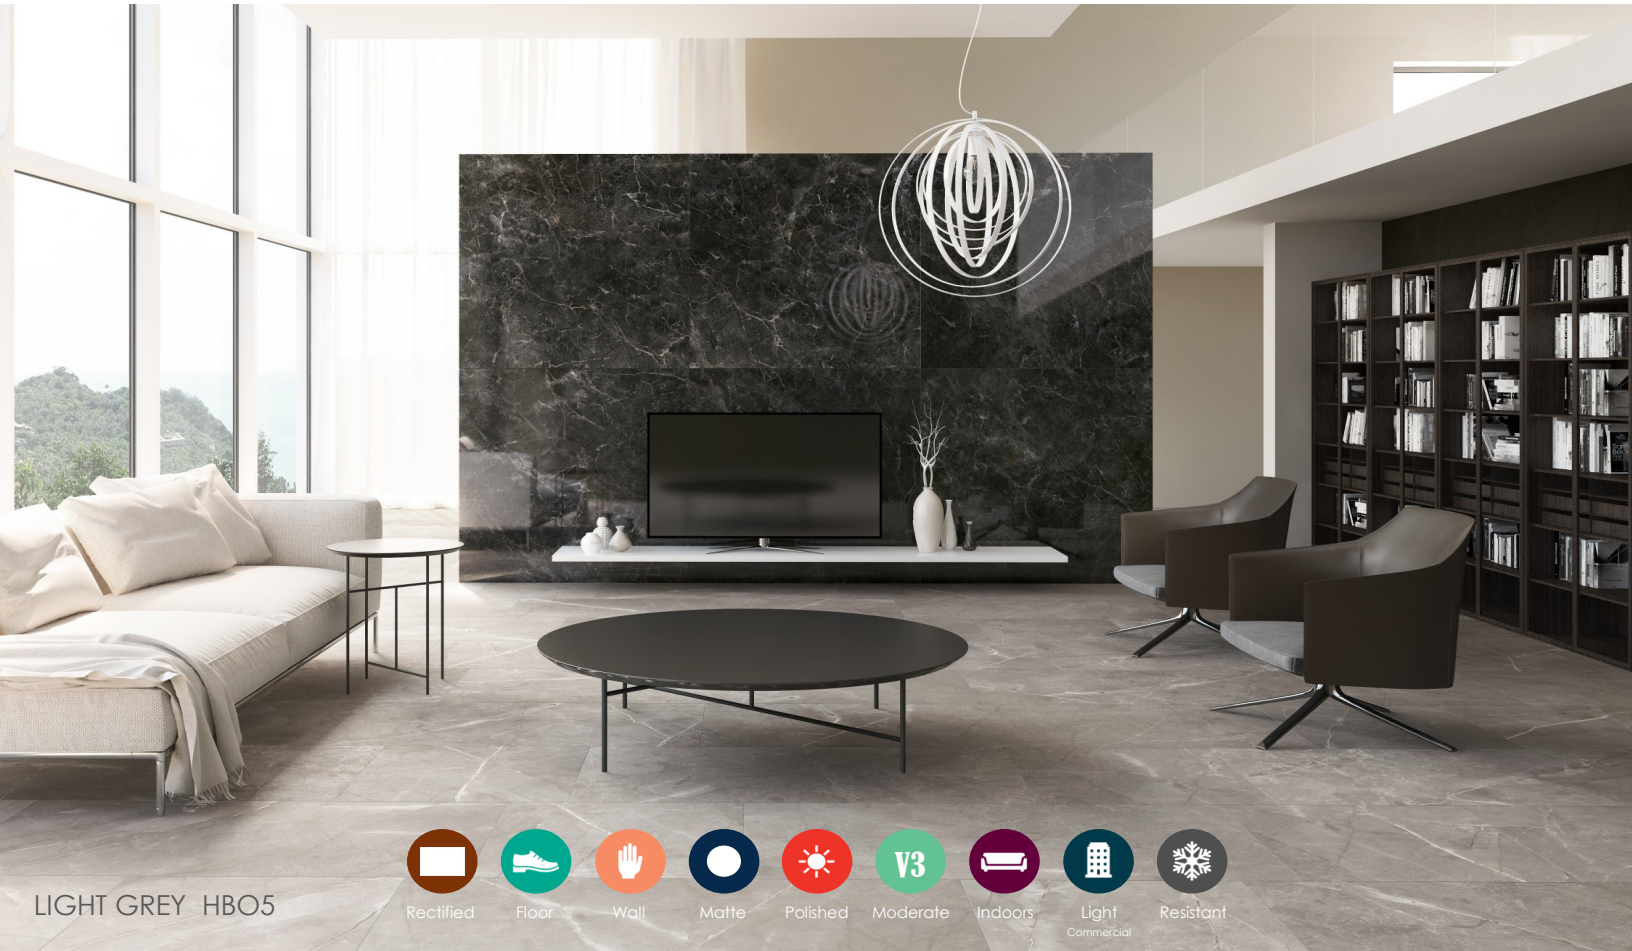

# BOUTIQUE

GLAZED PORCELAIN  
AVAILABLE FORMATS: 24" x 48"

AVAILABLE FINISH: MATTE AND POLISHED

WHITE HBO20

LIGHT GREY HBO5

-  Rectified
-  Floor
-  Wall
-  Matte
-  Polished
-  Moderate
-  Indoors
-  Light Commercial
-  Resistant

LIGHT GREY HBO10

MOSAIC- INTRECCIO SHINE HBO 1

MOSAIC- INTRECCIO SHINE HBO 10

MOSAIC- INTRECCIO SHINE HBO 5

MOSAIC- INTRECCIO SHINE HBO 8

MOSAICS - INTRECCIO SHINE

12" x 12" - 6 PCS/BOX

AVAILABLE IN ALL COLORS