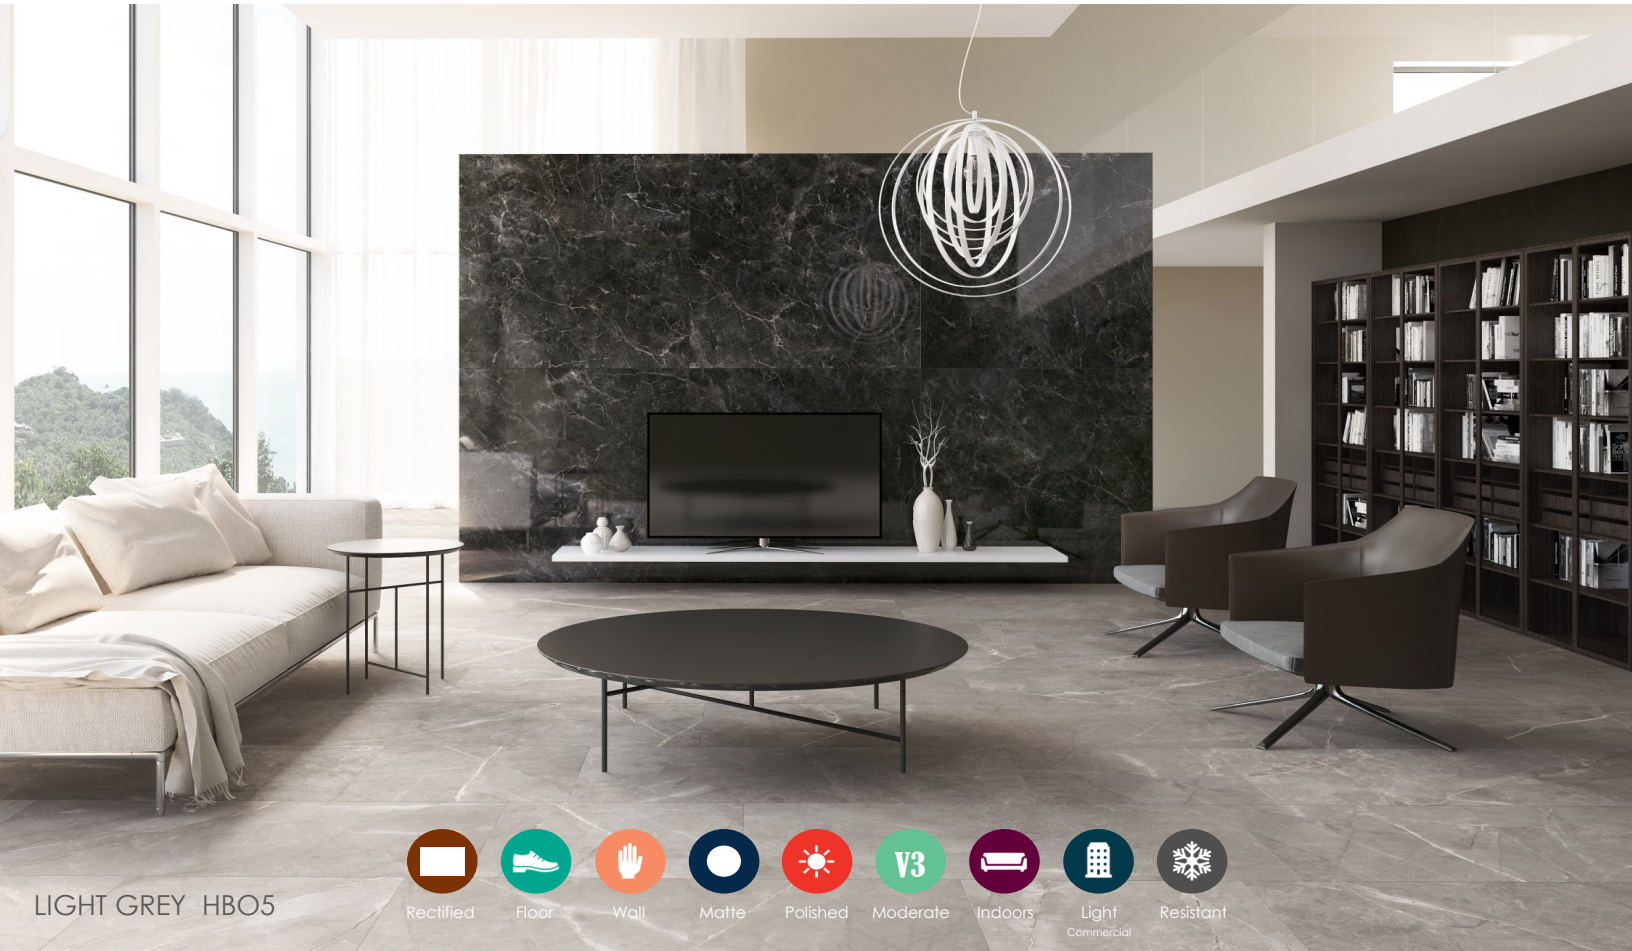

BOUTIQUE

GLAZED PORCELAIN
AVAILABLE FORMATS: 24" x 48"

AVAILABLE FINISH: MATTE AND POLISHED

WHITE HBO20

LIGHT GREY HBO5

-  Rectified
-  Floor
-  Wall
-  Matte
-  Polished
-  Moderate
-  Indoors
-  Light Commercial
-  Resistant

CREAM HBO1

WARM GREY HBO5

LIGHT GREY HBO10

CREAM HBO1

WHITE HBO20

PACKING INFO				
FORMAT	SF/PALLET	BXS/PALLET	LBS/PALLET	PCS/BOX
24" x 48"	325.05	42	1,814.44	1

LIGHT GREY HBO10

MOSAIC- INTRECCIO SHINE HBO 1