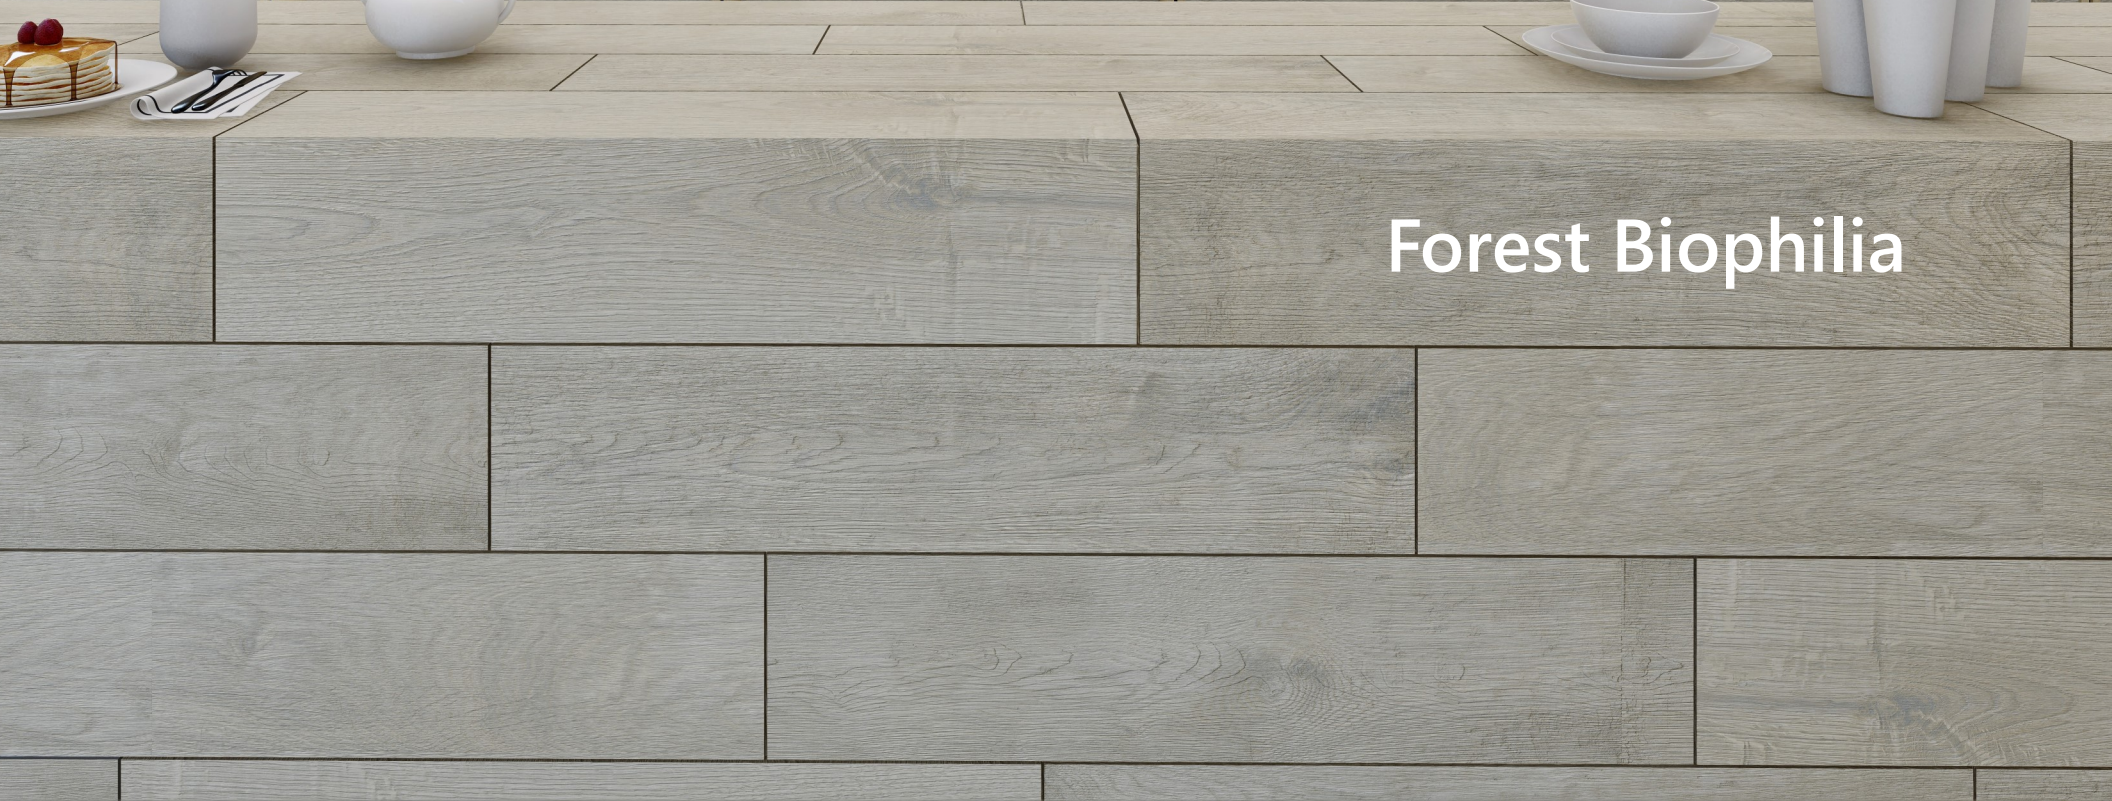

Forest Biophilia

CEDAR

MAPLE

Pressed

Floor

Wall

Matte

Moderate

Indoors

Residential

>0,42

Red Body Ceramic Tile

Format: 8" x 36"

Matte Finish

Packaging: 8 pcs/bx, 15.5 sf/bx, box dimensions: 35.4" x 7.9"