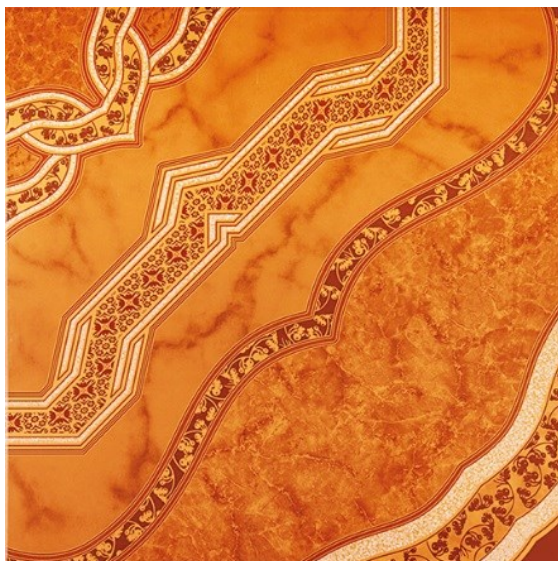

# IGUAZU

Pressed

Floor

Wall

Glossy

Moderate

Indoors

Residential

RED BODY CERAMIC TILE

FORMAT: 18" x 18"