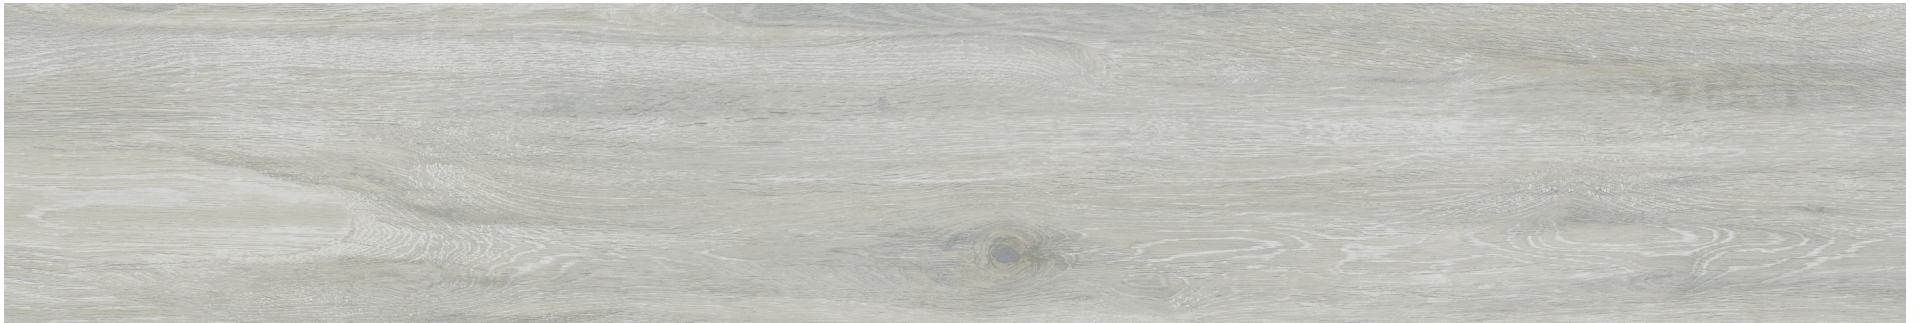

MAPLE GRIS

GLAZED PORCELAIN TILE
AVAILABLE FINISH: MATTE FORMAT: 8" x 48"

Pressed

Floor

Wall

Matte

Moderate

Indoors

Light
Commerce

Resistant

MAPLE GRIS

GLAZED PORCELAIN TILE

AVAILABLE FINISH: MATTE FORMAT: 8" x 48"

*PRODUCT COLOR MAY SLIGHTLY VARY DUE TO PHOTOGRAPHIC LIGHTING SOURCE OR MONTOR SETTINGS.

PACKING INFO				
FORMAT	SF/PALLET	LBS/PALLET	PCS/BOX	BXS/PALLET
8" x 48"	429,48	2,654.00	6	30