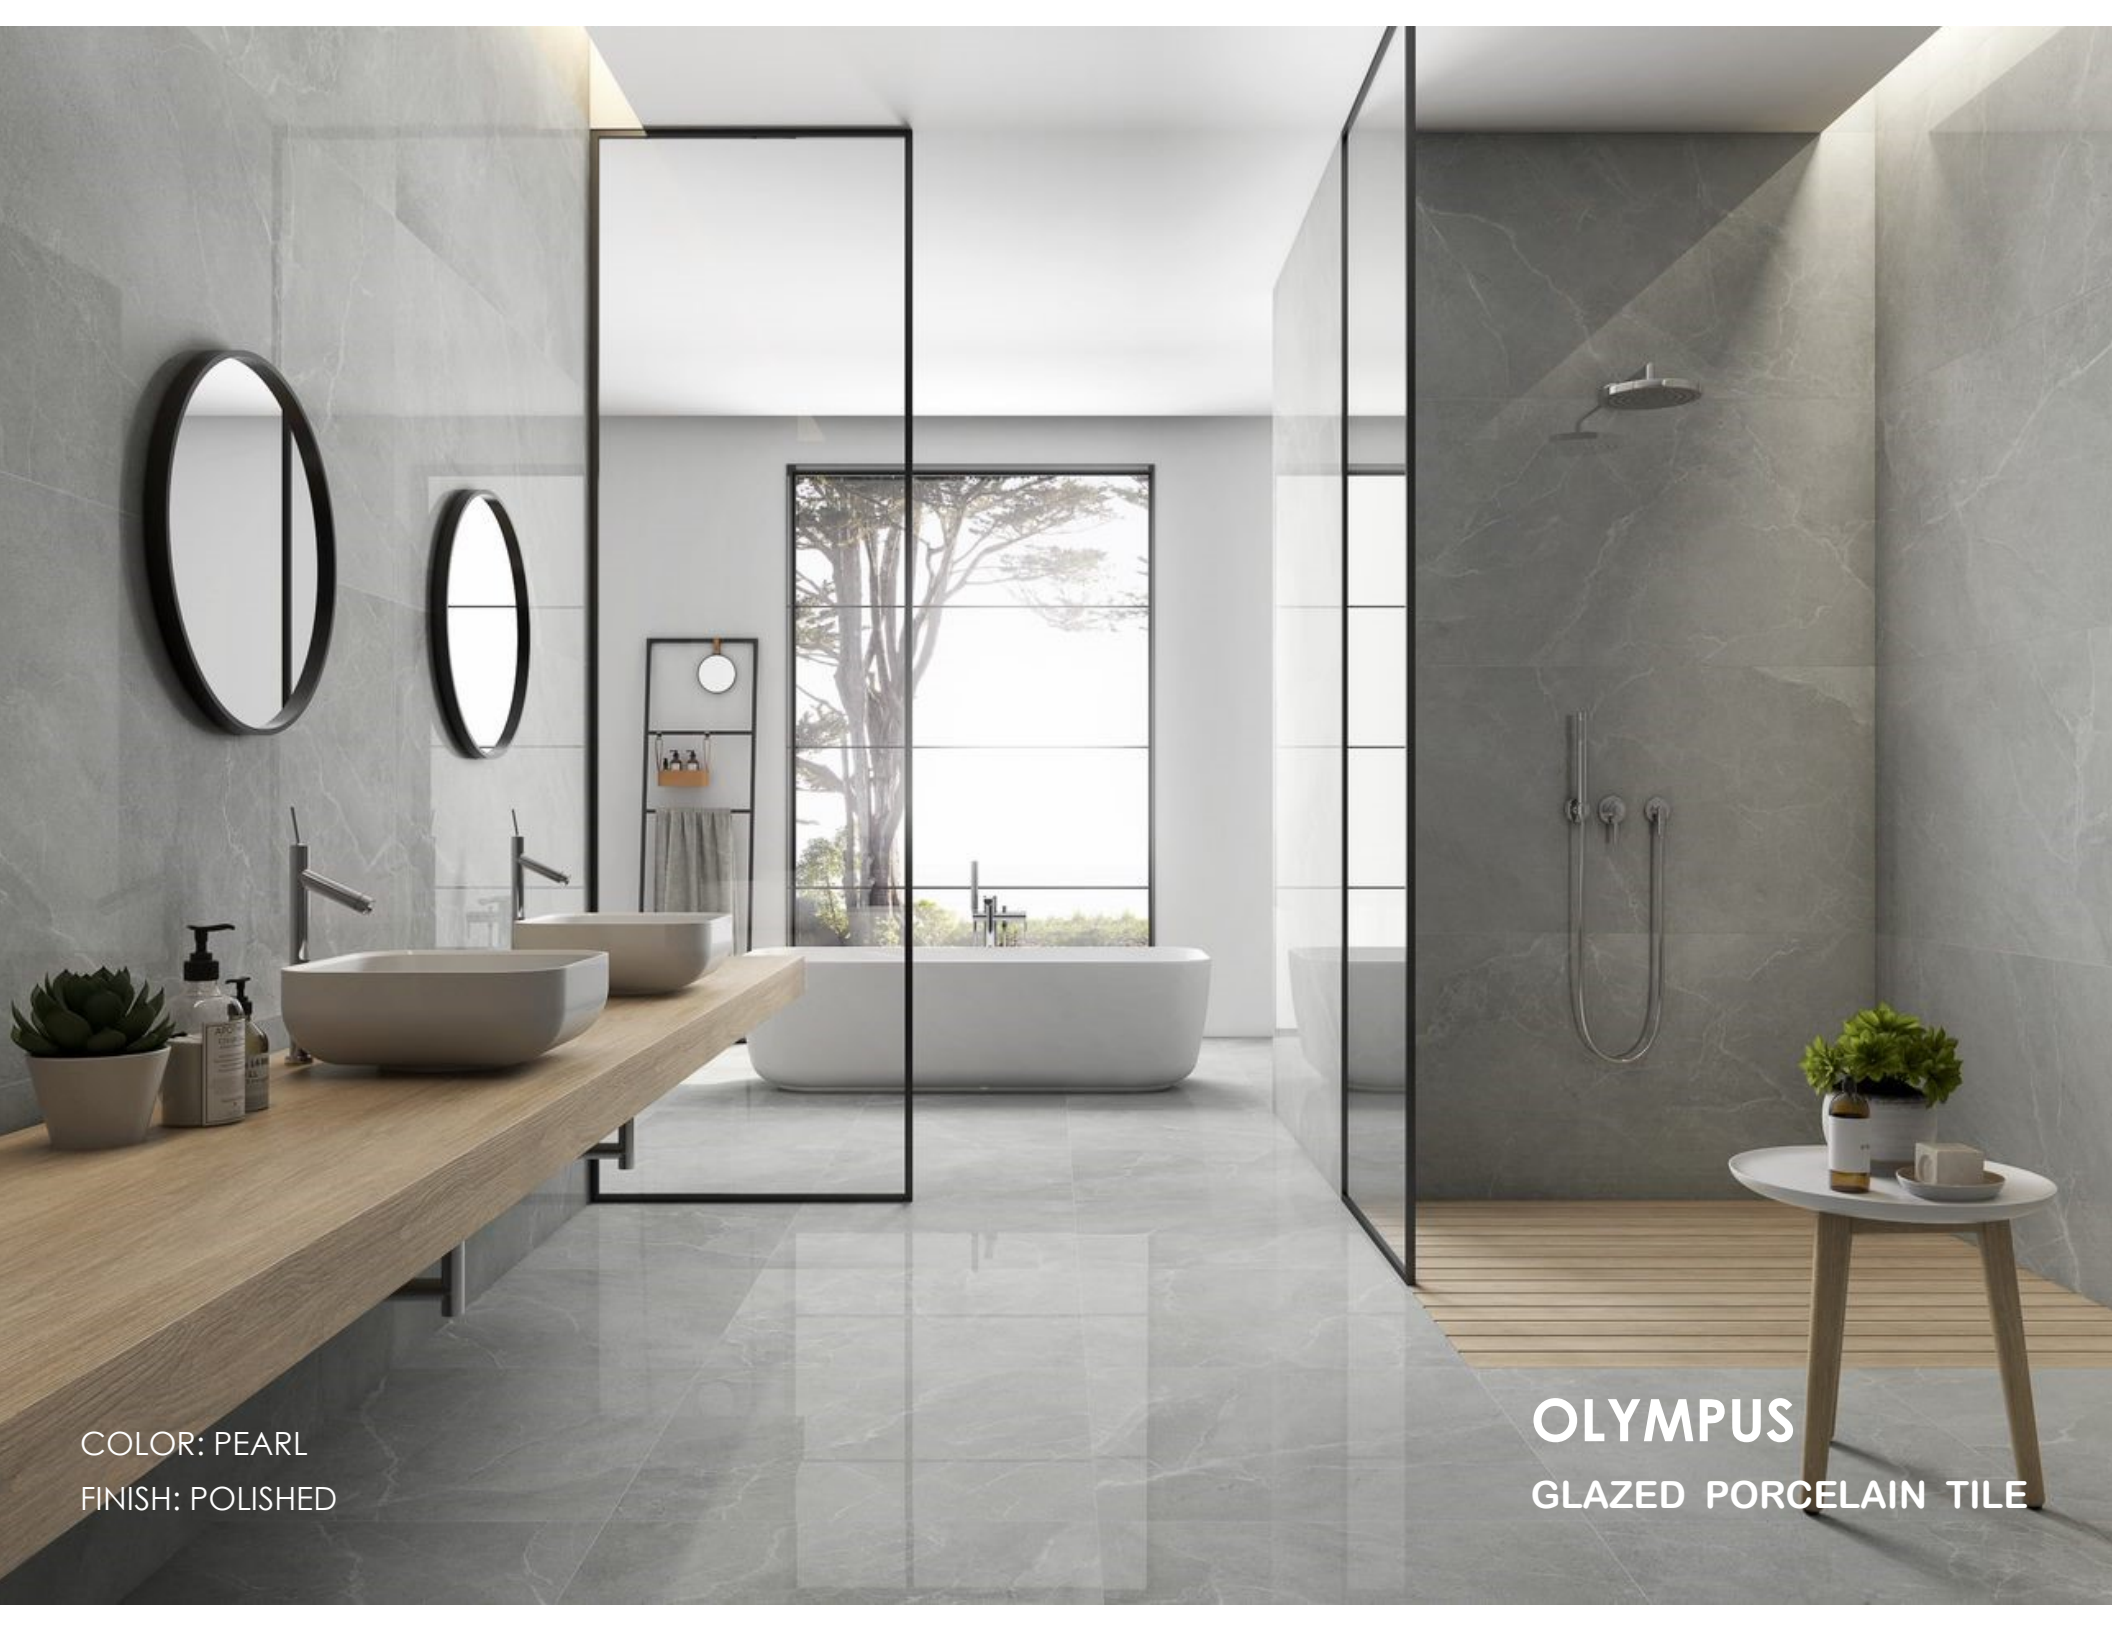

COLOR: GREY
FINISH: POLISHED

OLYMPUS
GLAZED PORCELAIN TILE

COLOR: PEARL
FINISH: POLISHED

OLYMPUS
GLAZED PORCELAIN TILE

COLOR: PEARL

FINISH: POLISHED

FORMAT: 24" x 48"

*PRODUCT COLOR MAY SLIGHTLY VARY DUE TO PHOTOGRAPHIC LIGHTING
SOURCE OR MONITOR SETTINGS.

- 
Rectified
- 
Floor
- 
Wall
- 
Polished
- 
Moderate
- 
Indoors
- 
Light
Commerce
- 
Resistant

PACKING INFO				
FORMAT	SF/PALLET	LBS/PALLET	PCS/BOX	BXS/PALLET
24" x 48"	495,81	2,444	2	32

COLOR: GREY

FINISH: POLISHED

FORMAT: 24" x 48"

*PRODUCT COLOR MAY SLIGHTLY VARY DUE TO PHOTOGRAPHIC LIGHTING SOURCE OR MONITOR SETTINGS.

- 
Rectified
- 
Floor
- 
Wall
- 
Polished
- 
Moderate
- 
Indoors
- 
Light
Commerce
- 
Resistant