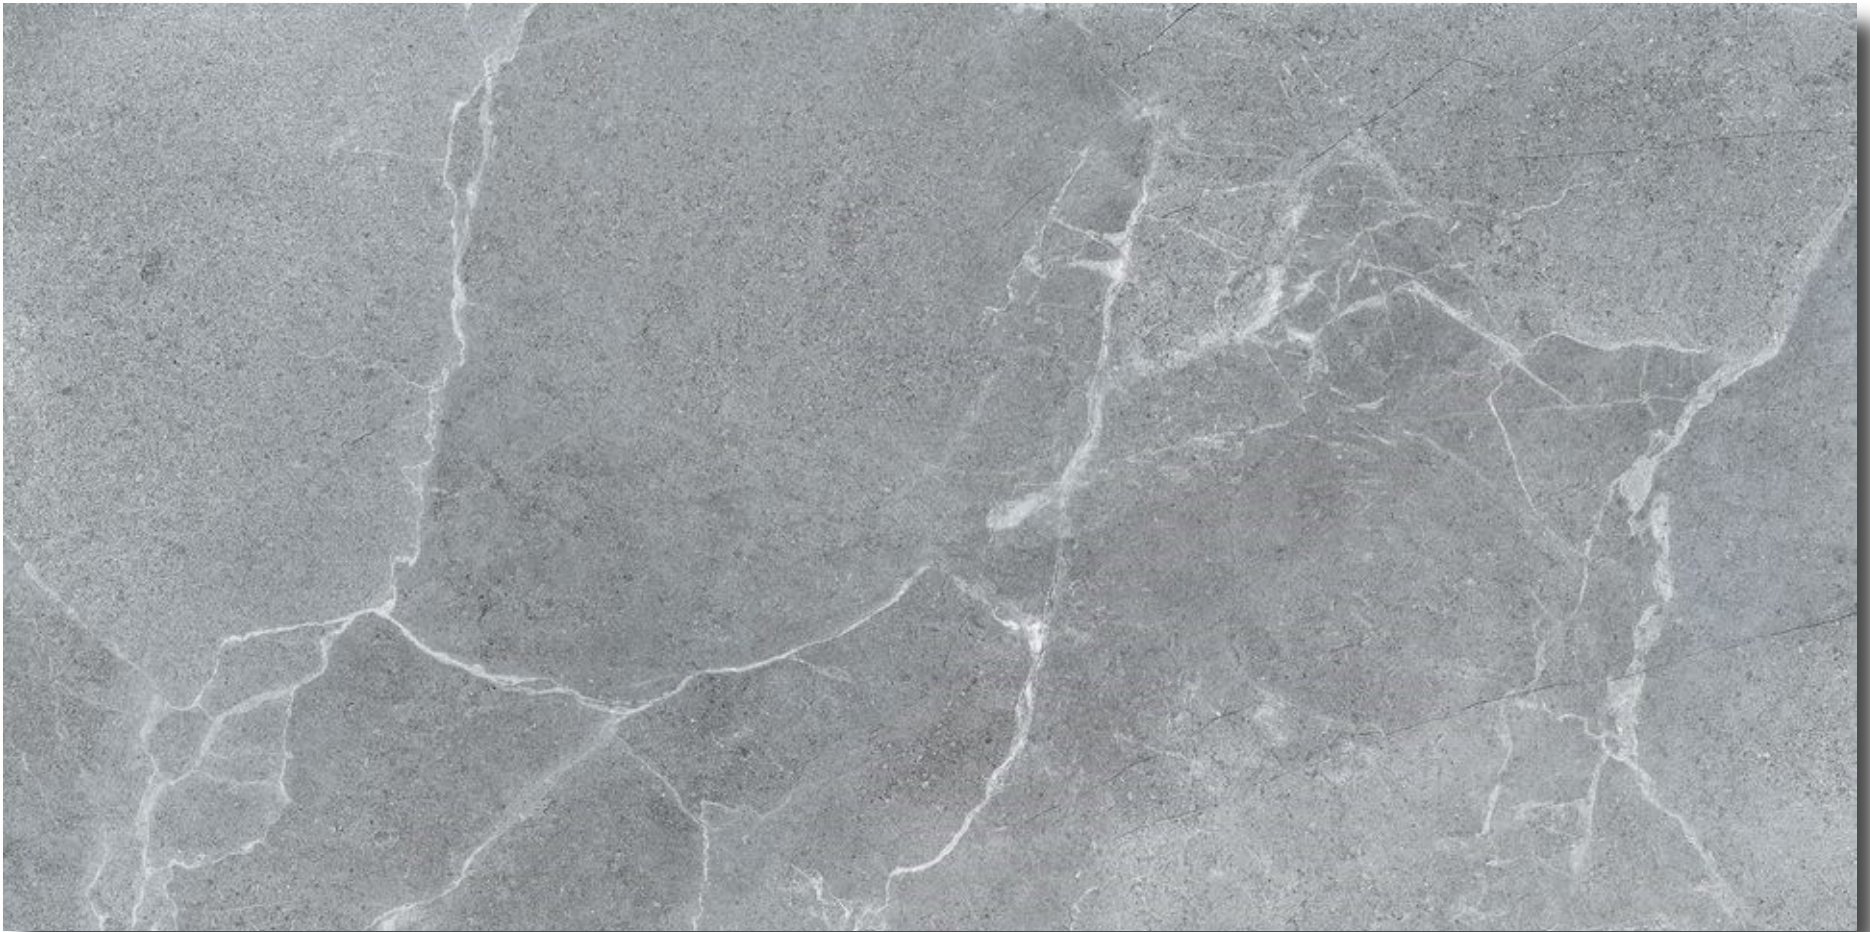

COLOR: GREY
FINISH: POLISHED

OLYMPUS
GLAZED PORCELAIN TILE

COLOR: PEARL
FINISH: POLISHED

OLYMPUS
GLAZED PORCELAIN TILE

COLOR: PEARL

FINISH: POLISHED

FORMAT: 24" x 48"

*PRODUCT COLOR MAY SLIGHTLY VARY DUE TO PHOTOGRAPHIC LIGHTING
SOURCE OR MONITOR SETTINGS.

- 
Rectified
- 
Floor
- 
Wall
- 
Polished
- 
Moderate
- 
Indoors
- 
Light
Commerce
- 
Resistant

PACKING INFO				
FORMAT	SF/PALLET	LBS/PALLET	PCS/BOX	BXS/PALLET
24" x 48"	495,81	2,444	2	32

COLOR: GREY

FINISH: POLISHED

FORMAT: 24" x 48"

*PRODUCT COLOR MAY SLIGHTLY VARY DUE TO PHOTOGRAPHIC LIGHTING SOURCE OR MONITOR SETTINGS.

- 
Rectified
- 
Floor
- 
Wall
- 
Polished
- 
Moderate
- 
Indoors
- 
Light
Commerce
- 
Resistant