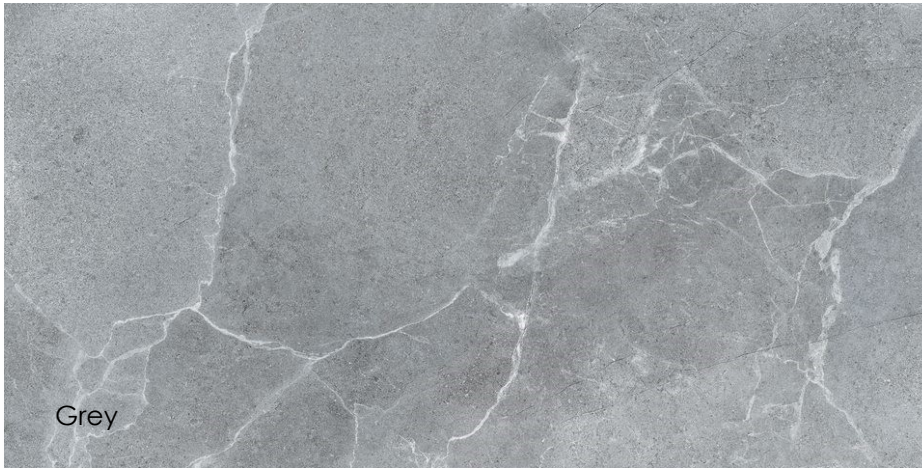

Olympus

Grey

Pearl

Pearl

Grey

Sand

Glazed Porcelain Tile

Format: 24" x 48"

Finish: Polished

Rectified

Polished

Floor

Wall

Moderate

Indoors

Residential