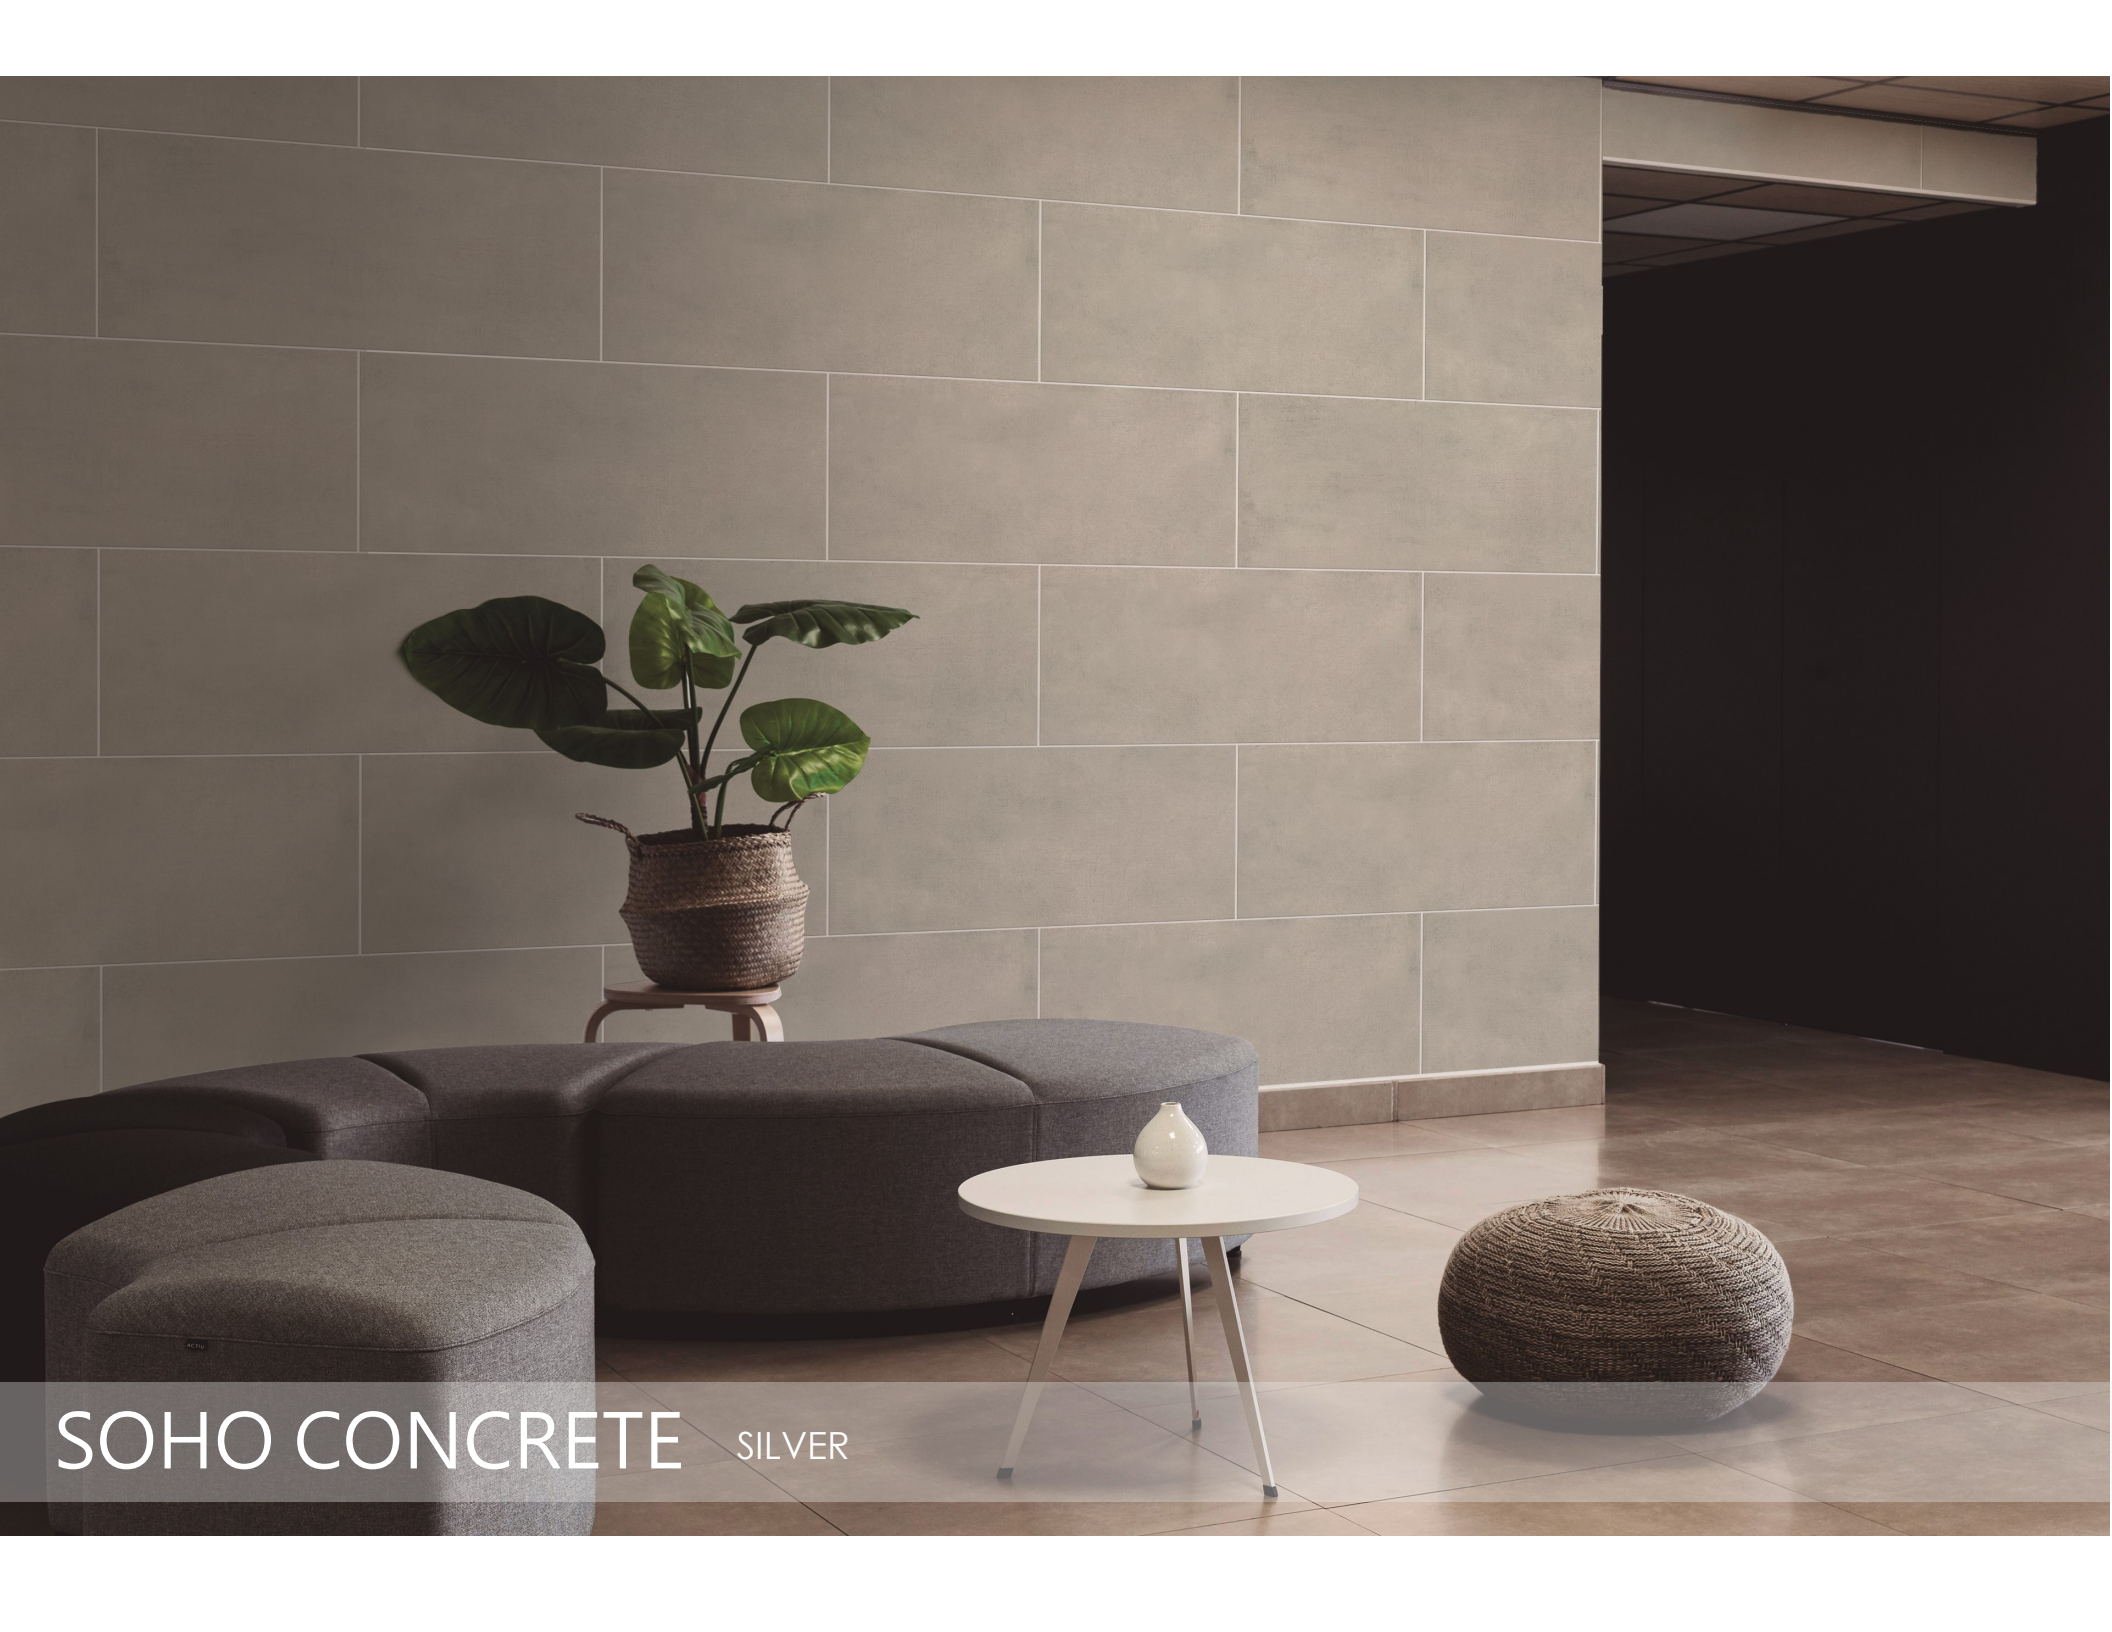

Light
Commercial

Resistant

Glazed Porcelain Tile

Format: 12" x 24"

Matte Finish

571.57sf/plt, 32 cs/plt, 2554 lbs/plt, 9 pcs/bx, 17.86 sf/bx

SOHO CONCRETE SILVER

SOHO CONCRETE