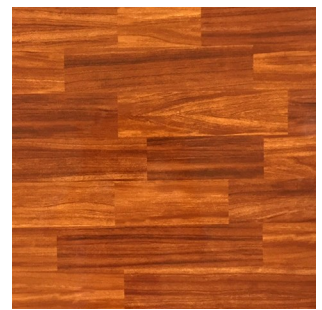

VERMONT

BEIGE

CAMELO

RED BODY CERAMIC TILE

FORMAT: 18" x 18"

FINISH: GLOSSY

Pressed

Floor