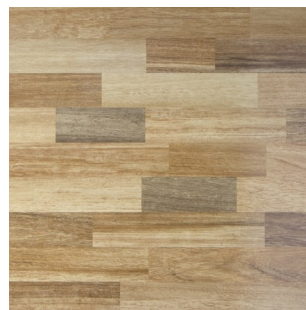

VERMONT

BEIGE

CAMELO

RED BODY CERAMIC TILE

FORMAT: 18" x 18"

FINISH: GLOSSY

Pressed

Floor