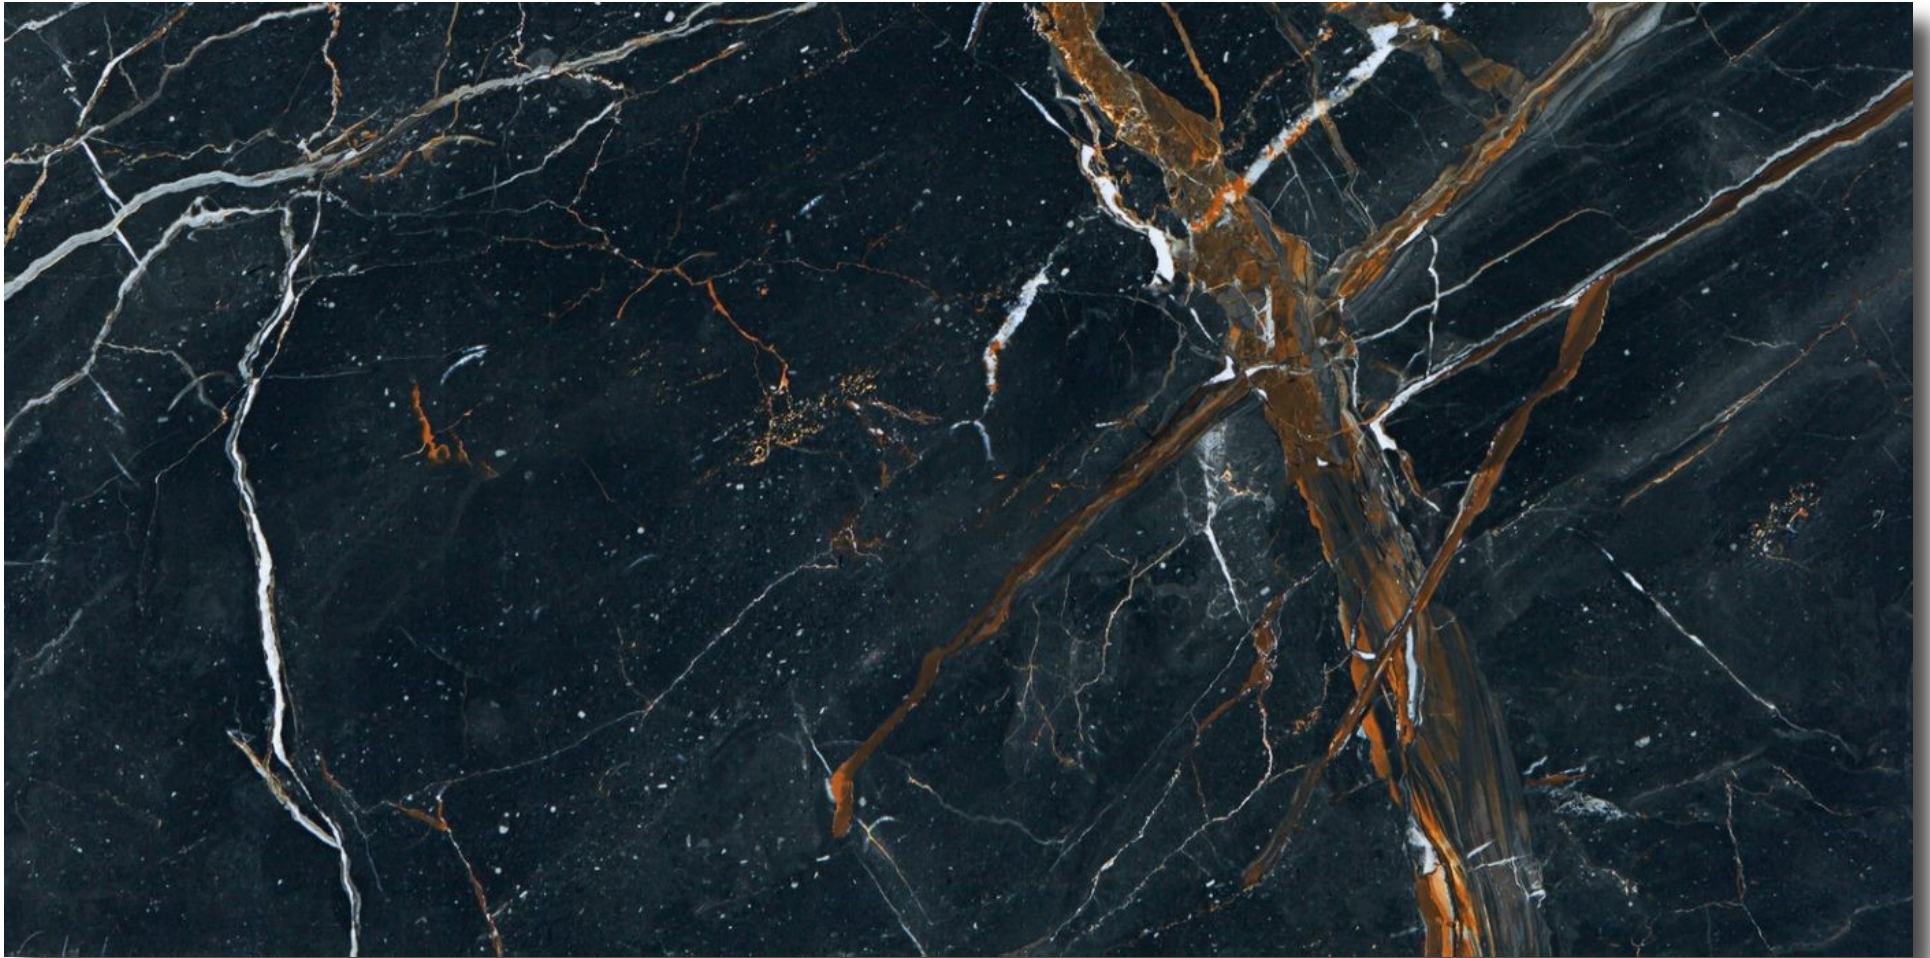

VANCOUVER

Porcelain Tile

Finish: Polished

Format : 24" x 48"

Rectified

Polished

Floor

Wall